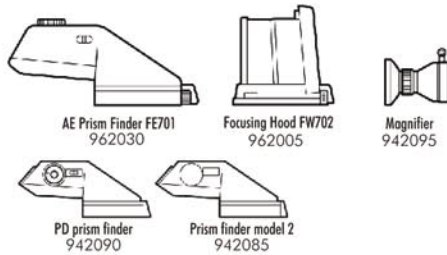

Mamiya RZ67 Professional IID System Chart

page 2

Viewfinders

Connection Lenses for Prism Finders

Film Holders

Outfits

SV Kit
Body, 110mm lens, 120RFH & focusing hood
960006

Focusing screens

Connection Lenses for the focusing hood RZ

Accessories