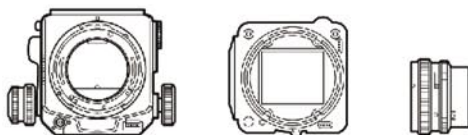

Mamiya RZ67 Professional IID System Chart

page 2

Viewfinders

Connection Lenses for Prism Finders

Film Holders

Outfits

SV Kit
Body, 110mm lens, 120RFH & focusing hood
960006

Focusing screens

Connection Lenses for the focusing hood RZ

Accessories