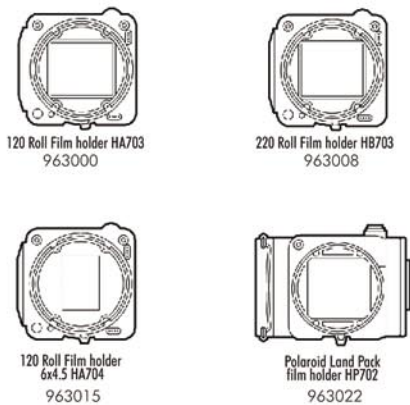

Mamiya RZ67 Professional IID System Chart

page 2

Viewfinders

Connection Lenses for Prism Finders

Film Holders

Outfits

SV Kit
Body, 110mm lens, 120RFH & focusing hood
960006

Focusing screens

Connection Lenses for the focusing hood RZ

Accessories