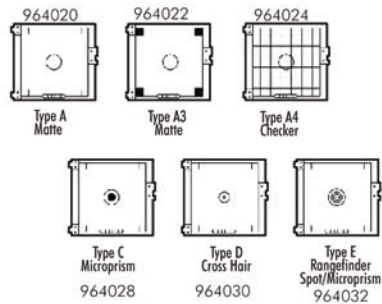

Mamiya RZ67 Professional IID System Chart

page 2

Viewfinders

Connection Lenses for Prism Finders

Film Holders

Outfits

SV Kit
Body, 110mm lens, 120RFH & focusing hood
960006

Focusing screens